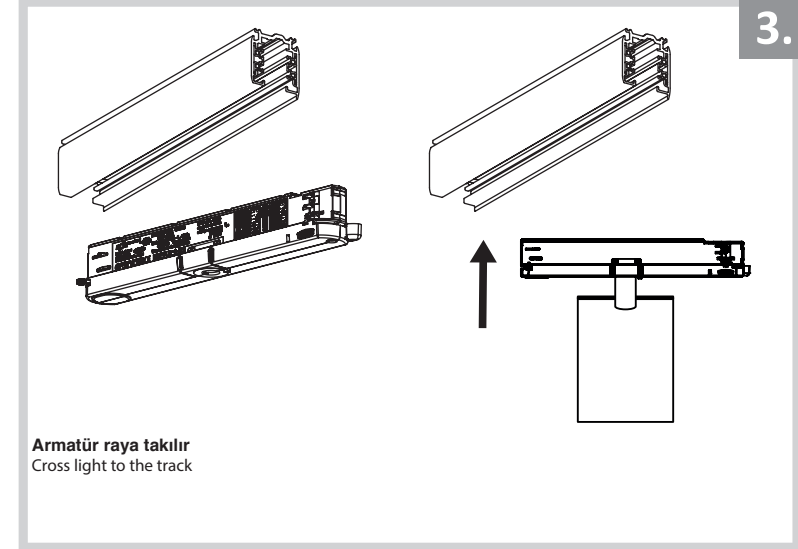

Ray Spot Armatür İçin Montaj ve Kullanım Kılavuzu

Assembly and Application Manual For Track Spot Armature

MR 1010-85

masialux
LIGHTING DESIGN

TR www.masialux.com
+90 212 434 00 00

1.

2.

3.