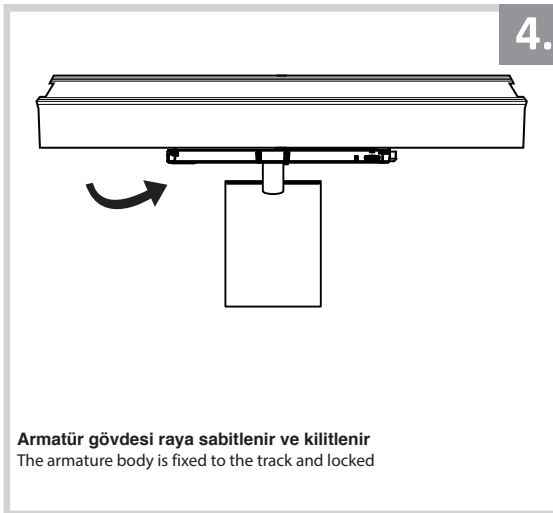

Ray Spot Armatür İçin Montaj ve Kullanım Kılavuzu

Assembly and Application Manual For Track Spot Armature

MR 1010-85

masialux
LIGHTING DESIGN

TR www.masialux.com
+90 212 434 00 00

1.

2.

3.