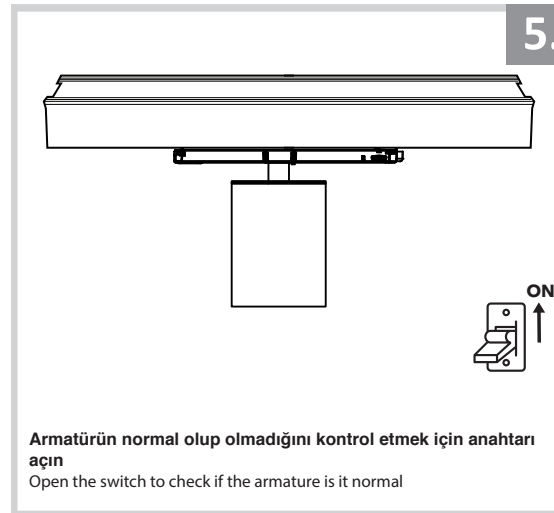

5.

UYARI !!!!

HERHANGİ BİR ÜRÜNÜ VEYA ELEKTRİKLİ AYGITI BAĞLAMADAN VEYA SÖKMEYEN ÖNCE MUTLAKA KAT SİGORTASINI VEYA ANA SİGORTAYI KAPATMAYI UNUTMAYIN VE DOĞRU SİGORTAYI KAPATTIĞINIZDAN EMİN OLUN.

Eğer bu ürünün bağlantısını yapabileceğinizden emin değilseniz mutlaka deneyimli bir elektrikçiye başvurun. Elektrik konusu hayati önem taşır.

WARNING !!!!

WITHOUT CONNECTING ANY PRODUCT OR ELECTRICALLY EQUIPMENT OR DO NOT ALWAYS CLOSE FLOOR INSURANCE OR MAIN INSURANCE BEFORE YOU REMOVE DO NOT REMEMBER AND MAKE SURE YOU FOLLOW YOUR FIRST INSURANCE.

If you are not sure that you can connect this product, Please contact the electrician. Electricity is of vital importance.